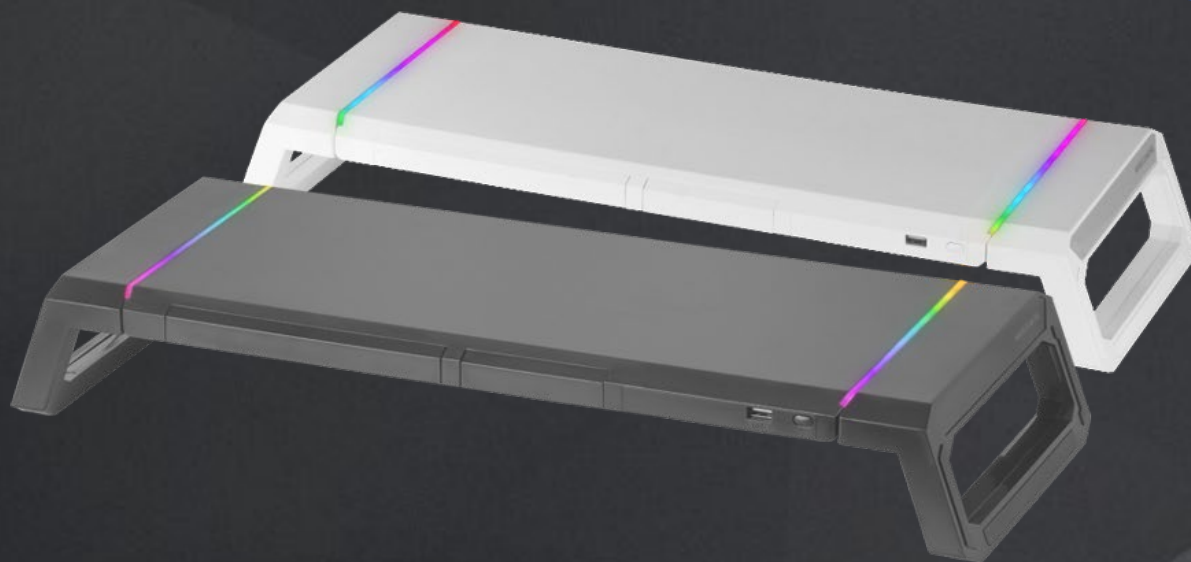

# MGS-ONEW

RGB MONITOR STAND

## SPECIFICATIONS

Lighting	2 RGB Chroma LED stripes with 10 modes
Button	1 lighting control
Length	3 positions (410-475-545mm)
Connector	USB 2.0
Cable	1.5m
Extra	Built-in drawer and smartphone & tablet holders
Dimensions	410-475-545 x 200 x 75mm / 1.520Kg

Monitor stand with 2 LED stripes, RGB CHROMA lighting and 10 effects with control button. 1 USB HUB system.

Adjustable length (3 positions). Built-in drawer and smartphone & tablet extra holders